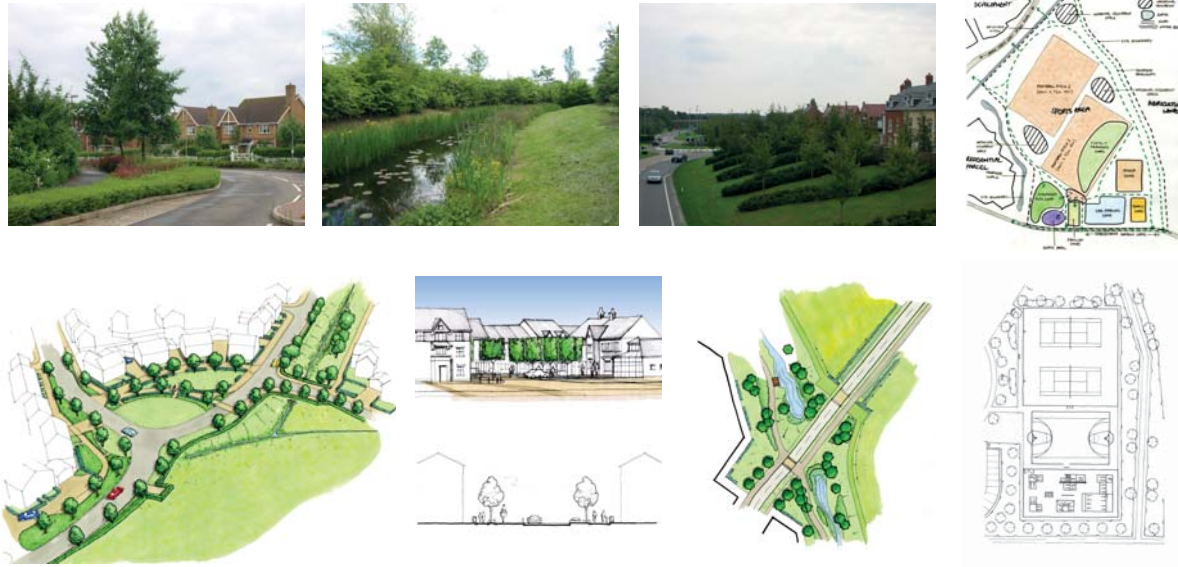

Large Scale Residential

Allen
Pyke

Park Farm, Kent 320 acre development including a new Country Park, Urban Squares, new local parks, sports pitches and green corridors through the site

Kentwood Farm, North Wokingham 274 unit scheme with associated SANG (Suitable Alternative Natural Greenspace)

Great Western Park, Didcot 3,300 unit urban extension with 3 schools, a commercial centre, play areas and open space